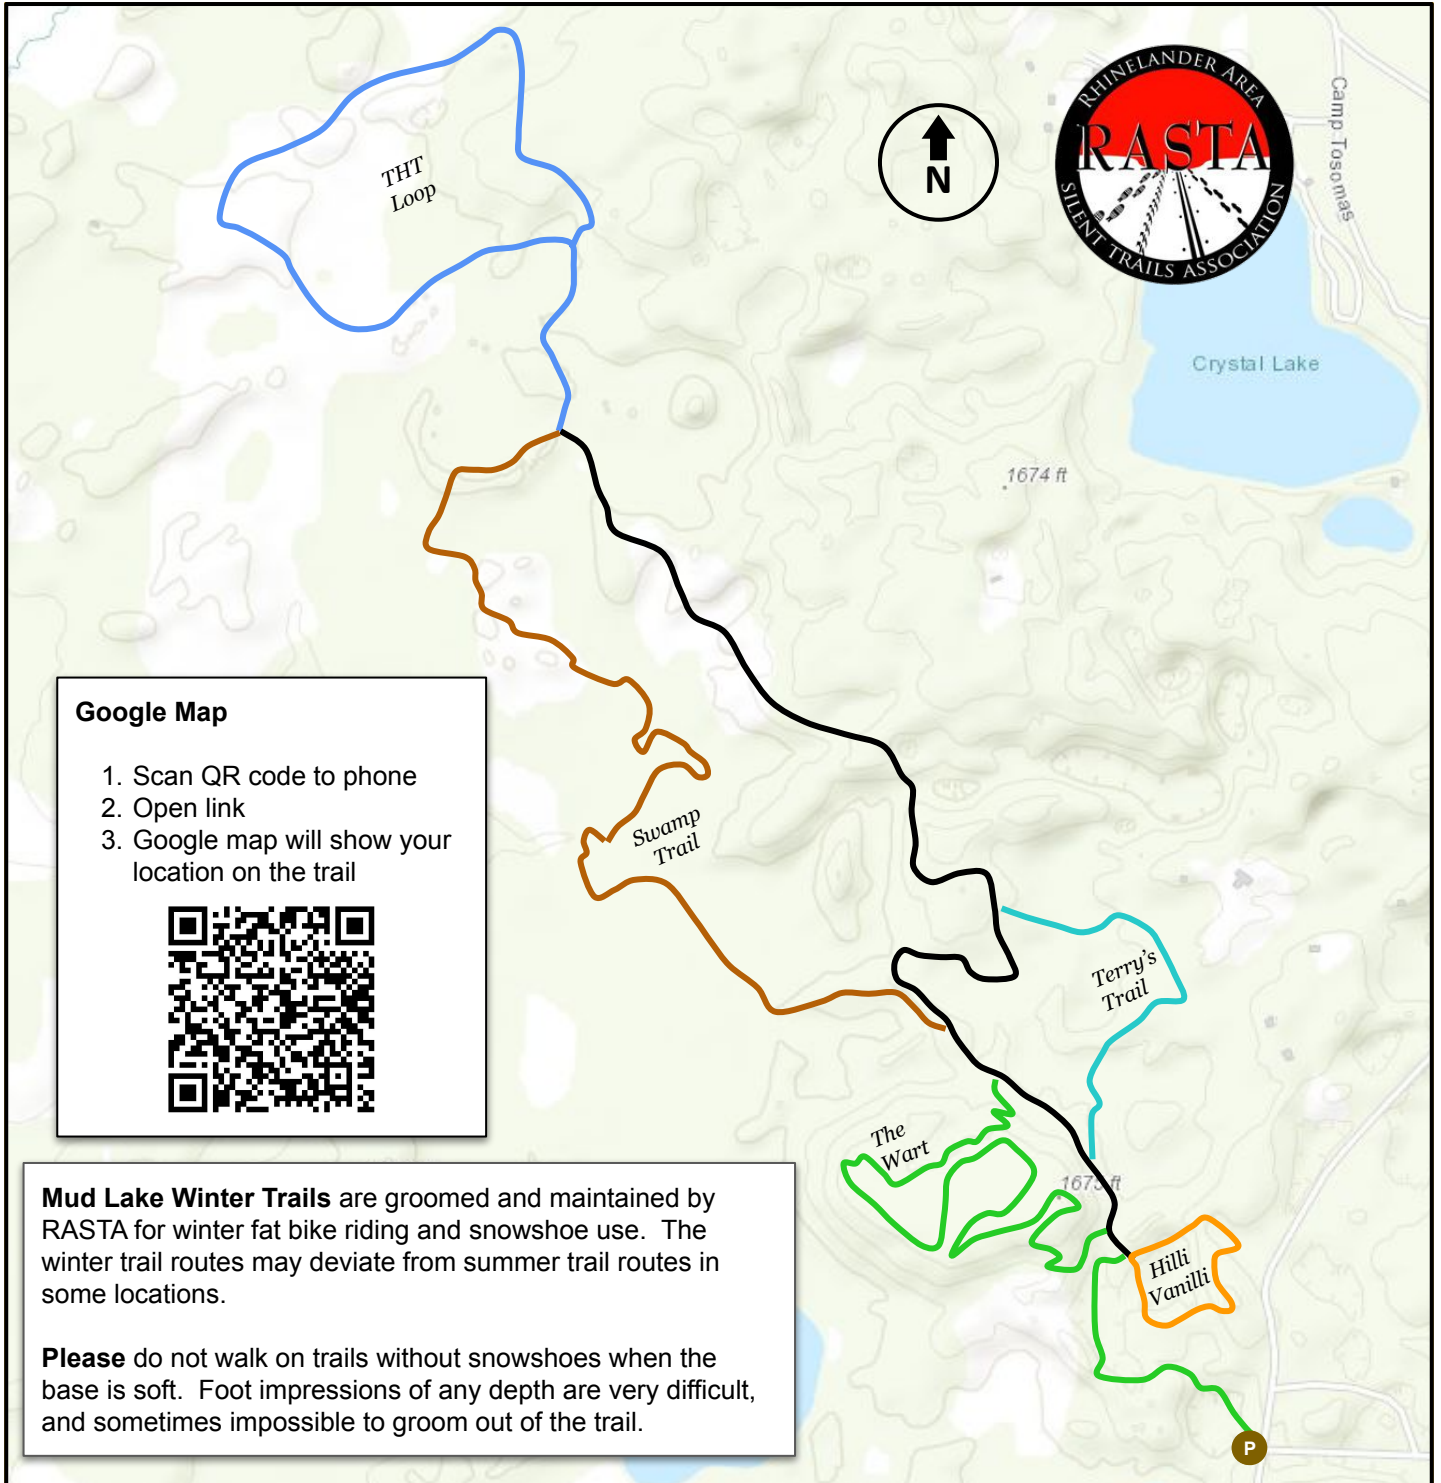

# Mud Lake - Winter Trails Map

4963 Crystal Lake Rd  
Rhineland, WI 54501

## Winter Trails

- Green Trail (1.7 mi)
- The Swamp (1.5 mi)
- THT Loop (1.6 mi)
- Return Line (1.5mi)
- Terry's Loop (0.6 mi)
- Hilli Vanilli (0.4mi)